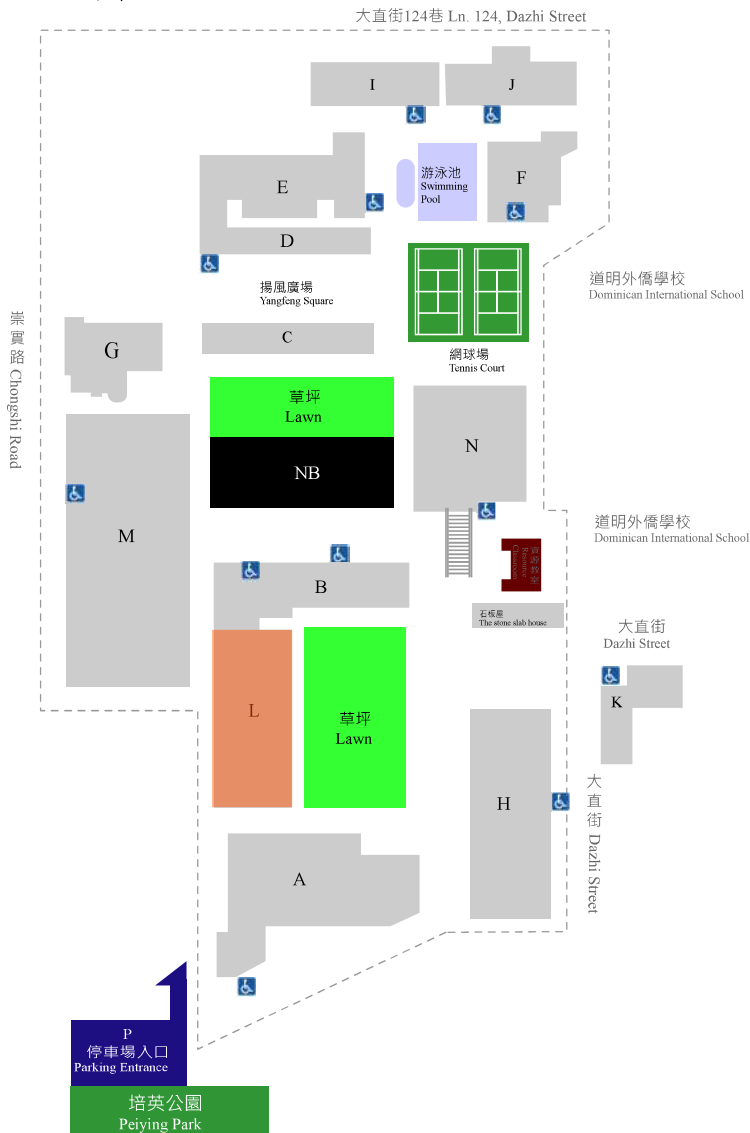

校園互動地圖

實踐大學臺北校區校園平面圖

Taipei Campus Map - Shih Chien University
 [臺北市中山區大直街70號]
 No. 70, Dazhi St. Zhongshan Dist., Taipei City 10462 Taiwan (R.O.C.)

*請點擊左方地圖瀏覽校舍資訊

Please click on the map to view building information.

L棟 行政教學大樓

ADMINISTRATION & TEACHING BUILDING

7F

管理學院教師研究室

Faculty Offices, College of Mar

高教深耕辦公室

Office for Higher Education S
 Project

6F